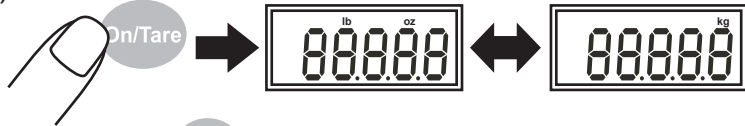

## **BB-44** Baby Scale

*User Manual*

## I. Operation

(1)

Press “ On/Tare ” to turn on the scale.

(2)

Press “ On/Tare ” to select the desired weighing unit (kg, lb:oz, oz) **before the display shows 0.00**

(3)

When the LCD displays “ ◀ ”, place the clothes you will be weighing your baby in on the scale.

(4)

Press “ On/Tare ” quickly to zero the scale out with the clothes on the scale. Now place your baby on the scale with the clothes

(5)

Wait for a few seconds. The weight will display on the LCD. You can now take your baby off the scale. The scale will auto-off after 60 seconds of no use.