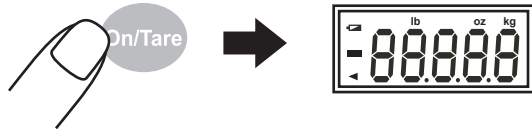

I. Operation

(1)