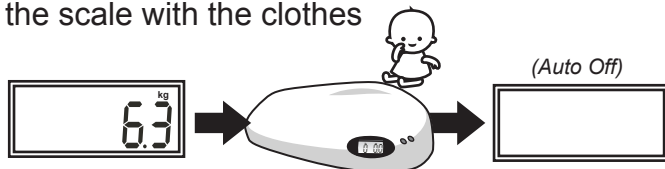

## I. Operation

(1)

Press “ On/Tare ” to turn on the scale.

(2)

Press “ On/Tare ” to select the desired weighing unit (kg, lb:oz, oz) **before the display shows 0.00**

(3)

When the LCD displays “ ◀ ”, place the clothes you will be weighing your baby in on the scale.

(4)

Press “ On/Tare ” quickly to zero the scale out with the clothes on the scale. Now place your baby on the scale with the clothes

(5)

Wait for a few seconds. The weight will display on the LCD. You can now take your baby off the scale. The scale will auto-off after 60 seconds of no use.