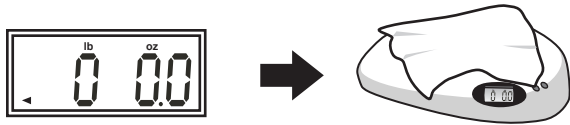

## I. Operation

(1)

Press “ On/Tare ” to turn on the scale.

(2)

Press “ On/Tare ” to select the desired weighing unit (kg, lb:oz, oz) **before the display shows 0.00**

(3)

When the LCD displays “ ◀ ”, place the clothes you will be weighing your baby in on the scale.

(4)

Press “ On/Tare ” quickly to zero the scale out with the clothes on the scale. Now place your baby on the scale with the clothes

(5)

Wait for a few seconds. The weight will display on the LCD. You can now take your baby off the scale. The scale will auto-off after 60 seconds of no use.