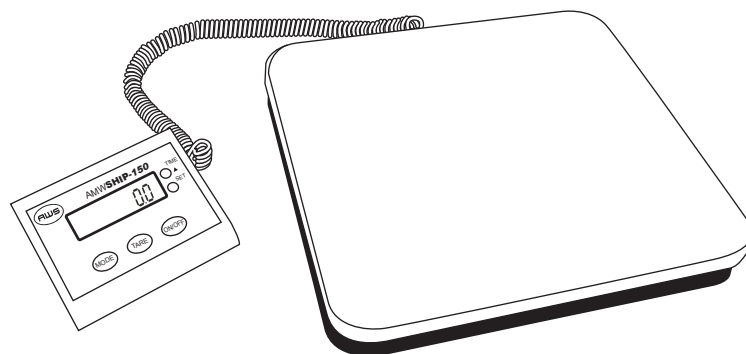

V. Proper Care Instructions

Don't expose scale to moisture

Don't drop or mistreat the scale.

Don't overload the scale. This will permanently damage it!

Don't leave weight on the scale when not in use.

Replace battery when the scale displays “” or shows “LO” on the display when powered up

American Weigh Scales, Inc.

AMWSHIP-150

**150 x 0.1lb / 68 x 0.05kg
/ 150lb x 2oz**

AMWSHIP-330S

**330 x 0.1lb / 150 x
0.05kg / 330lb x 2oz**

User Manual

I. Operation

For the best results, only operate your scale on a flat and stable surface.

1. Insert the included 9V battery into the battery compartment, or plug the AC-Adapter into an available wall outlet and plug the opposite end into the scale.
2. Press the “ON/OFF” key to turn the scale on.
3. Wait until the display shows “0.0” (zero) before placing any weight on the scale.
4. Carefully place the item(s) to be weighed onto the weighing platform.
5. After a few seconds, the weight should stabilize and you can now get your weight reading from the LCD display.
6. Using the “MODE” key you can switch between weighing units (lb, kg, lb/oz)

II. Tare Weighing

The Tare button resets the display to zero when weight is on the scale, allowing you to subtract the weight of a container.

1. Place the container you wish to use on the platform.
2. When the readout stabilizes press the TARE key once.
3. The display will reset to zero allowing you to now add items to the container and obtain the weight of just the contents (net weight).